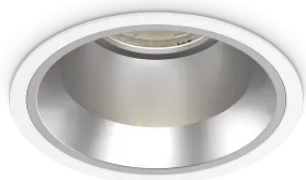

General info

Technical - Recessed lights

Ean	8021696266527
Item	OFF FI 28W 4000K BIANCO
Installation	Recessed lights
Warranty	5 years
Gross weight	1.13 kg
Volume	0.004389 m ³

Technical info

Net weight	0.99 kg
Insulation class	II
Protection index	IP20
Compliance	-
Operating temperature	-
Dimmer	Non-dimmable
Power output	220-240 V AC
Power supply	-

Source info

Integrated source	-
Replaceable source	No
Power	28 W
Emission	-
Max consumption	-
Features LED	LED COB CITIZEN
CCT LED	4000 K
Duration LED (t. 25°C)	50 h
CRI	> 90
SDCM	3
Light beam	60°
UGR Maximum	< 19
Light beam flux	3100 lm
Useful light flux	-