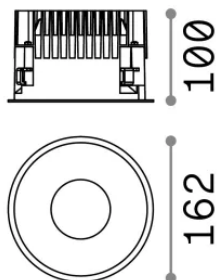

General info

Technical - Recessed lights

Ean	8021696266527
Item	OFF FI 28W 4000K BIANCO
Installation	Recessed lights
Warranty	5 years
Gross weight	1.13 kg
Volume	0.004389 m ³

Technical info

Net weight	0.99 kg
Insulation class	II
Protection index	IP20
Compliance	-
Operating temperature	-
Dimmer	Non-dimmable
Power output	220-240 V AC
Power supply	-

Source info

Integrated source	-
Replaceable source	No
Power	28 W
Emission	-
Max consumption	-
Features LED	LED COB CITIZEN
CCT LED	4000 K
Duration LED (t. 25°C)	50 h
CRI	> 90
SDCM	3
Light beam	60°
UGR Maximum	< 19
Light beam flux	3100 lm
Useful light flux	-