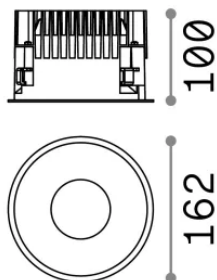

General info

Technical - Recessed lights

Ean	8021696266572
Item	OFF FI 28W 3000K NERO
Installation	Recessed lights
Warranty	5 years
Gross weight	1.13 kg
Volume	0.004589 m ³

Technical info

Net weight	0.99 kg
Insulation class	II
Protection index	IP20
Compliance	CE
Operating temperature	0° ~ +40 °C
Dimmer	Non-dimmable, On-Off
Power output	220-240 V AC 50/60 Hz
Power supply	Separate, included Replaceable (by qualified operators only), electronic, tridonic
Front protection index	IP54
Accessories not included	Dimmable driver, Black reflector

Source info

Integrated source	Integrated LED module
Replaceable source	Replaceable (by qualified operators only)
Power	28 W
Emission	Direct
Max consumption	max 28 W
Features LED	LED COB CITIZEN
CCT LED	3000 K
Duration LED (t. 25°C)	50000 h
CRI	> 90
SDCM	3
Light beam	60°
UGR Maximum	< 19
Light beam flux	2650 lm
Useful light flux	2130 lm