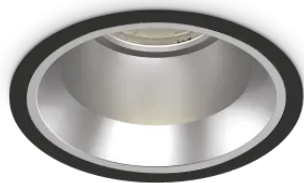

General info

Technical - Recessed lights

Ean	8021696266572
Item	OFF FI 28W 3000K NERO
Installation	Recessed lights
Warranty	5 years
Gross weight	1.13 kg
Volume	0.004589 m ³

Technical info

Net weight	0.99 kg
Insulation class	II
Protection index	IP20
Compliance	CE
Operating temperature	0° ~ +40 °C
Dimmer	Non-dimmable, On-Off
Power output	220-240 V AC 50/60 Hz
Power supply	Separate, included Replaceable (by qualified operators only), electronic, tridonic
Front protection index	IP54
Accessories not included	Dimmable driver, Black reflector

Source info

Integrated source	Integrated LED module
Replaceable source	Replaceable (by qualified operators only)
Power	28 W
Emission	Direct
Max consumption	max 28 W
Features LED	LED COB CITIZEN
CCT LED	3000 K
Duration LED (t. 25°C)	50000 h
CRI	> 90
SDCM	3
Light beam	60°
UGR Maximum	< 19
Light beam flux	2650 lm
Useful light flux	2130 lm