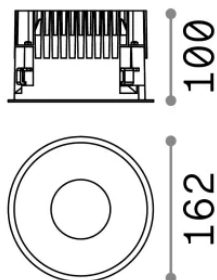

Net weight	0.99 kg
Insulation class	II
Protection index	IP20
Compliance	CE
Operating temperature	0° ~ +40 °C
Dimmer	Non-dimmable, On-Off
Power output	220-240 V AC 50/60 Hz
Power supply	Separate, included Replaceable (by qualified operators only), electronic, tridonic
Front protection index	IP54
Accessories not included	Dimmable driver, Black reflector

Source info

Integrated source	Integrated LED module
Replaceable source	Replaceable (by qualified operators only)
Power	28 W
Emission	Direct
Max consumption	max 28 W
Features LED	LED COB CITIZEN
CCT LED	3000 K
Duration LED (t. 25°C)	50000 h
CRI	> 90
SDCM	3
Light beam	60°
UGR Maximum	< 19
Light beam flux	2650 lm
Useful light flux	2130 lm