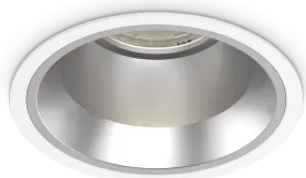

### Technical - Recessed lights

<b>Ean</b>	8021696266510
<b>Item</b>	OFF FI 28W 3000K BIANCO
<b>Installation</b>	Recessed lights
<b>Warranty</b>	5 years
<b>Gross weight</b>	1.13 kg
<b>Volume</b>	0.004389 m <sup>3</sup>

## Source info

<b>Integrated source</b>	Integrated LED module
<b>Replaceable source</b>	Replaceable (by qualified operators only)
<b>Power</b>	28 W
<b>Emission</b>	Direct
<b>Max consumption</b>	max 28 W
<b>Features LED</b>	LED COB CITIZEN
<b>CCT LED</b>	3000 K
<b>Duration LED (t. 25°C)</b>	50000 h
<b>CRI</b>	> 90
<b>SDCM</b>	3
<b>Light beam</b>	60°
<b>UGR Maximum</b>	< 19
<b>Light beam flux</b>	2650 lm
<b>Useful light flux</b>	2130 lm