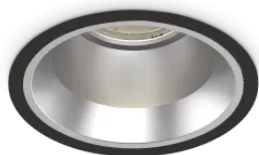

### Technical - Recessed lights

<b>Ean</b>	8021696266565
<b>Item</b>	OFF FI 15W 4000K NERO
<b>Installation</b>	Recessed lights
<b>Warranty</b>	5 years
<b>Gross weight</b>	0.57 kg
<b>Volume</b>	0.002052 m <sup>3</sup>

## Source info

<b>Integrated source</b>	-
<b>Replaceable source</b>	No
<b>Power</b>	15 W
<b>Emission</b>	-
<b>Max consumption</b>	-
<b>Features LED</b>	LED COB CITIZEN
<b>CCT LED</b>	4000 K
<b>Duration LED (t. 25°C)</b>	50 h
<b>CRI</b>	> 90
<b>SDCM</b>	3
<b>Light beam</b>	50°
<b>UGR Maximum</b>	< 19
<b>Light beam flux</b>	1400 lm
<b>Useful light flux</b>	-