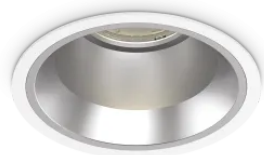

General info

Technical - Recessed lights

Ean	8021696266503
Item	OFF FI 15W 4000K BIANCO
Installation	Recessed lights
Warranty	5 years
Gross weight	0.57 kg
Volume	0.002128 m ³

Technical info

Net weight	0.46 kg
Insulation class	II
Protection index	IP20
Compliance	-
Operating temperature	-
Dimmer	Non-dimmable
Power output	220-240 V AC
Power supply	-

Source info

Integrated source	-
Replaceable source	No
Power	15 W
Emission	-
Max consumption	-
Features LED	LED COB CITIZEN
CCT LED	4000 K
Duration LED (t. 25°C)	50 h
CRI	> 90
SDCM	3
Light beam	50°
UGR Maximum	< 19
Light beam flux	1400 lm
Useful light flux	-