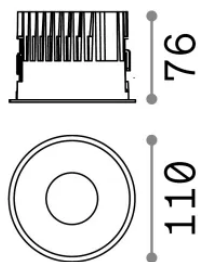

General info

Technical - Recessed lights

Ean	8021696266503
Item	OFF FI 15W 4000K BIANCO
Installation	Recessed lights
Warranty	5 years
Gross weight	0.57 kg
Volume	0.002128 m ³

Technical info

Net weight	0.46 kg
Insulation class	II
Protection index	IP20
Compliance	-
Operating temperature	-
Dimmer	Non-dimmable
Power output	220-240 V AC
Power supply	-

Source info

Integrated source	-
Replaceable source	No
Power	15 W
Emission	-
Max consumption	-
Features LED	LED COB CITIZEN
CCT LED	4000 K
Duration LED (t. 25°C)	50 h
CRI	> 90
SDCM	3
Light beam	50°
UGR Maximum	< 19
Light beam flux	1400 lm
Useful light flux	-