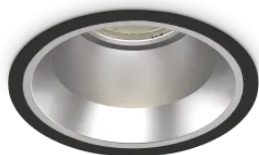

General info

Technical - Recessed lights

Ean	8021696266558
Item	OFF FI 15W 3000K NERO
Installation	Recessed lights
Warranty	5 years
Gross weight	0.57 kg
Volume	0.00216 m ³

Technical info

Net weight	0.46 kg
Insulation class	II
Protection index	IP20
Compliance	-
Operating temperature	-
Dimmer	Non-dimmable
Power output	220-240 V AC
Power supply	-

Source info

Integrated source	-
Replaceable source	No
Power	15 W
Emission	-
Max consumption	-
Features LED	LED COB CITIZEN
CCT LED	3000 K
Duration LED (t. 25°C)	50 h
CRI	> 90
SDCM	3
Light beam	50°
UGR Maximum	< 19
Light beam flux	1300 lm
Useful light flux	-