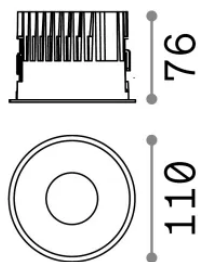

General info

Technical - Recessed lights

Ean	8021696266558
Item	OFF FI 15W 3000K NERO
Installation	Recessed lights
Warranty	5 years
Gross weight	0.57 kg
Volume	0.00216 m ³

Technical info

Net weight	0.46 kg
Insulation class	II
Protection index	IP20
Compliance	-
Operating temperature	-
Dimmer	Non-dimmable
Power output	220-240 V AC
Power supply	-

Source info

Integrated source	-
Replaceable source	No
Power	15 W
Emission	-
Max consumption	-
Features LED	LED COB CITIZEN
CCT LED	3000 K
Duration LED (t. 25°C)	50 h
CRI	> 90
SDCM	3
Light beam	50°
UGR Maximum	< 19
Light beam flux	1300 lm
Useful light flux	-