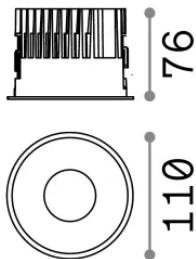

General info

Technical - Recessed lights

Ean	8021696266497
Item	OFF FI 15W 3000K BIANCO
Installation	Recessed lights
Warranty	5 years
Gross weight	0.57 kg
Volume	0.002128 m ³

Technical info

Net weight	0.46 kg
Insulation class	II
Protection index	IP20
Compliance	-
Operating temperature	-
Dimmer	Non-dimmable
Power output	220-240 V AC
Power supply	-

Source info

Integrated source	-
Replaceable source	No
Power	15 W
Emission	-
Max consumption	-
Features LED	LED COB CITIZEN
CCT LED	3000 K
Duration LED (t. 25°C)	50 h
CRI	> 90
SDCM	3
Light beam	50°
UGR Maximum	< 19
Light beam flux	1300 lm
Useful light flux	-