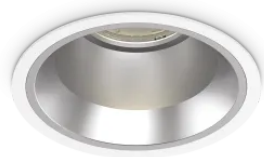

General info

Technical - Recessed lights

Ean	8021696266497
Item	OFF FI 15W 3000K BIANCO
Installation	Recessed lights
Warranty	5 years
Gross weight	0.57 kg
Volume	0.002128 m ³

Technical info

Net weight	0.46 kg
Insulation class	II
Protection index	IP20
Compliance	-
Operating temperature	-
Dimmer	Non-dimmable
Power output	220-240 V AC
Power supply	-

Source info

Integrated source	-
Replaceable source	No
Power	15 W
Emission	-
Max consumption	-
Features LED	LED COB CITIZEN
CCT LED	3000 K
Duration LED (t. 25°C)	50 h
CRI	> 90
SDCM	3
Light beam	50°
UGR Maximum	< 19
Light beam flux	1300 lm
Useful light flux	-