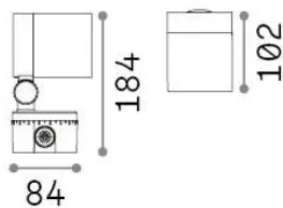

Source info

Integrated source	-
Replaceable source	No
Power	LED 13 W
Emission	-
Max consumption	-
Features LED	LED COB CITIZEN
CCT LED	3000 K
Duration LED (t. 25°C)	50 h
CRI	> 90
SDCM	3
Light beam	47°
Light beam flux	1100 lm
Bulb included	1
Recommended bulb	LED INTEGRATO 1100Lm 3000K