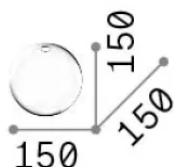

General info

Indoor -

Ean	8021696327457
Item	MAPA VETRO D15 FUME'
Installation	
Warranty	5 years
Gross weight	0.7 kg
Volume	0.0084 m ³

Technical info

Net weight	0.25 kg
Insulation class	0
Protection index	-
Compliance	CE
Operating temperature	-
Dimmer	Non-dimmable
Accessory type	Required
Power output	-
Power supply	-

Source info

Integrated source	-
Replaceable source	No
Power	0 max0 x 0 W
Emission	-
Max consumption	-
Features LED	-
CCT LED	-
Duration LED (t. 25°C)	-
CRI	-
Light beam	-
Useful light flux	-