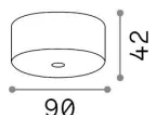

General info

Indoor -

Ean	8021696368870
Item	MAPA ROSONE SP1 G4 NERO
Installation	
Warranty	5 years
Gross weight	0.29 kg
Volume	-

Technical info

Net weight	0.25 kg
Insulation class	0
Protection index	-
Compliance	CE
Operating temperature	-
Dimmer	Non-dimmable, On-Off
Accessory type	Required
Power output	220-240 V AC 50/60 Hz
Power supply	In-built, included electronic
Accessories not included	Mapa Pendel G4