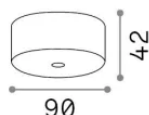

General info

Indoor -

Ean	8021696368825
Item	MAPA ROSONE SP1 G4 BIANCO
Installation	
Warranty	5 years
Gross weight	0.29 kg
Volume	-

Technical info

Net weight	0.25 kg
Insulation class	0
Protection index	-
Compliance	CE
Operating temperature	-
Dimmer	Non-dimmable, On-Off
Accessory type	Required
Power output	220-240 V AC 50/60 Hz
Power supply	In-built, included electronic
Accessories not included	Mapa Pendel G4