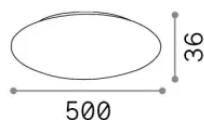

General info

Indoor -

Ean	8021696371979
Item	MAPA ROSONE LED DROP SP7 BIANCO
Installation	
Warranty	5 years
Gross weight	4.11 kg
Volume	-

Technical info

Net weight	3.27 kg
Insulation class	0
Protection index	-
Compliance	CE
Operating temperature	-
Dimmer	Non-dimmable, On-Off
Accessory type	Required
Power output	220-240 V AC 50/60 Hz
Power supply	In-built, included electronic
Accessories not included	Mapa Pendels LED, Mapa LED dimmable driver

Source info

Integrated source	-
Replaceable source	No
Power	0 max0 x 0 W
Emission	-
Max consumption	-
Features LED	-
CCT LED	-
Duration LED (t. 25°C)	-
CRI	-
Light beam	-
Useful light flux	-