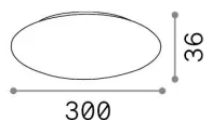

Source info

Integrated source	-
Replaceable source	No
Power	0 max0 x 0 W
Emission	-
Max consumption	-
Features LED	-
CCT LED	-
Duration LED (t. 25°C)	-
CRI	-
Light beam	-
Useful light flux	-