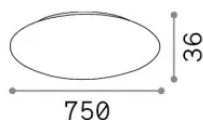

General info

Indoor -

Ean	8021696371894
Item	MAPA ROSONE LED DROP SP13 BIANCO
Installation	
Warranty	5 years
Gross weight	9.26 kg
Volume	-

Technical info

Net weight	7.29 kg
Insulation class	0
Protection index	-
Compliance	CE
Operating temperature	-
Dimmer	Non-dimmable, On-Off
Accessory type	Required
Power output	220-240 V AC 50/60 Hz
Power supply	In-built, included electronic
Accessories not included	Mapa Pendels LED, Mapa LED dimmable driver

Source info

Integrated source	-
Replaceable source	No
Power	0 max0 x 0 W
Emission	-
Max consumption	-
Features LED	-
CCT LED	-
Duration LED (t. 25°C)	-
CRI	-
Light beam	-
Useful light flux	-