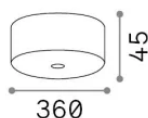

Source info

Integrated source	-
Replaceable source	No
Power	0 max0 x 0 W
Emission	-
Max consumption	-
Features LED	-
CCT LED	-
Duration LED (t. 25°C)	-
CRI	-
Light beam	-
Useful light flux	-