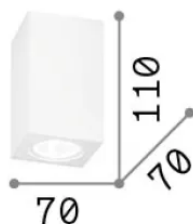

Source info

Integrated source	-
Replaceable source	No
Power	GU10 max 1 x 35 W
Emission	-
Max consumption	-
Bulb included	1
Recommended bulb	EAN 8021696123943