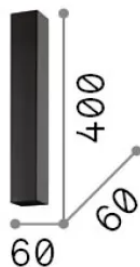

Source info

Integrated source	-
Replaceable source	No
Power	GU10 max 1 x 28 W
Emission	-
Max consumption	-
Bulb included	1
Recommended bulb	EAN 8021696123943