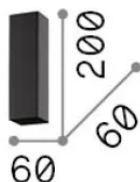

General info

Indoor - Ceiling lamps

Ean	8021696233765
Item	LOOK PL1 SQUARE D60 H200 NERO
Installation	Ceiling lamps
Warranty	5 years
Gross weight	0.8 kg
Volume	0.001397 m ³

Technical info

Net weight	0.6 kg
Insulation class	II
Protection index	IP20
Compliance	-
Operating temperature	-
Dimmer	Non-dimmable
Power output	220-240 V AC
Power supply	-