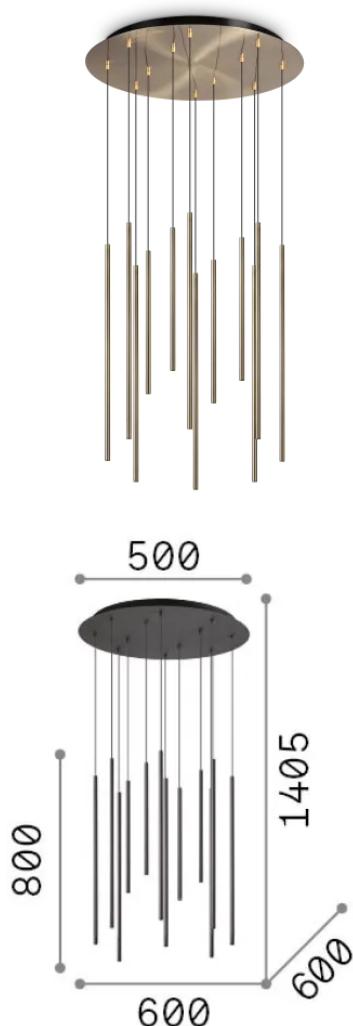

## Indoor - Suspensions

Ean	8021696263663
Item	LOOK LED SP12 ROUND DROP D16 ON-OFF OT 3000K
Installation	Suspensions
Warranty	5 years
Gross weight	10.4 kg
Volume	0.059771 m <sup>3</sup>

## Source info

Integrated source	-
Replaceable source	No
Power	LED 19 W
Emission	-
Max consumption	-
Features LED	LED SMD
CCT LED	3000 K
Duration LED (t. 25°C)	20 h
CRI	> 90
SDCM	3
Light beam	45°
Light beam flux	1850 lm
Bulb included	1
Recommended bulb	LED INTEGRATO 1850Lm 3000K