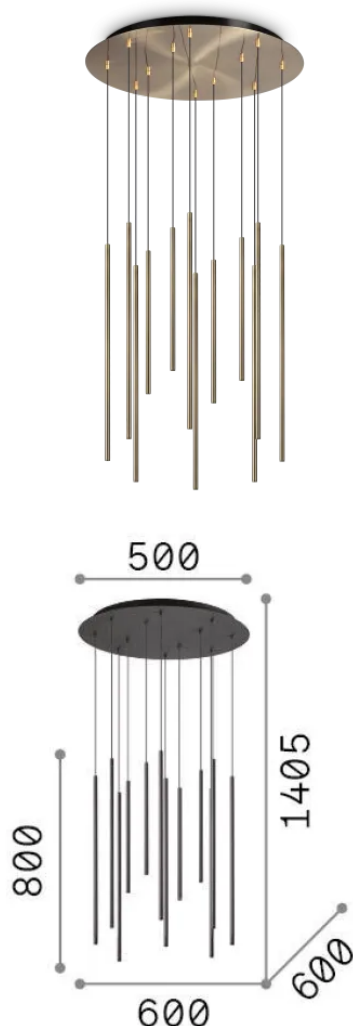

General info

Indoor - Suspensions

Ean	8021696341101
Item	LOOK LED SP12 ROUND DROP D16 ON-OFF OT 2700K
Installation	Suspensions
Warranty	5 years
Gross weight	10.4 kg
Volume	0.057596 m ³

Technical info

Net weight	8.6 kg
Insulation class	I
Protection index	IP20
Compliance	CE
Operating temperature	0° ~ +40 °C
Dimmer	Non-dimmable, On-Off
Power output	220-240 V AC 50/60 Hz
Power supply	In-built, included Replaceable (by qualified operators only), electronic

Source info

Integrated source	Integrated LED module
Replaceable source	Replaceable (by qualified operators only)
Power	LED 19 W
Emission	Direct
Max consumption	max 19 W
Features LED	LED SMD
CCT LED	2700 K
Duration LED (t. 25°C)	20000 h
CRI	> 90
SDCM	3
Light beam	45°
Light beam flux	1750 lm
Useful light flux	1500 lm
Photobiological risk	2
Bulb included	1
Recommended bulb	LED INTEGRATO 1750Lm 2700K