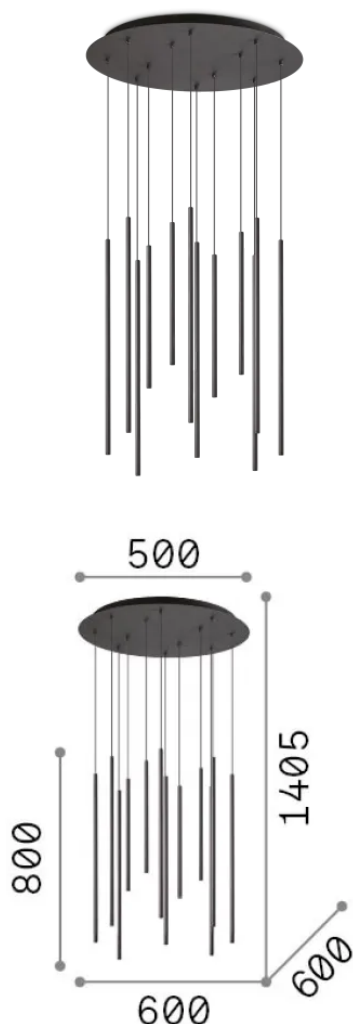

## Indoor - Suspensions

Ean	8021696263434
Item	LOOK LED SP12 ROUND DROP D16 ON-OFF NE 3000K
Installation	Suspensions
Warranty	5 years
Gross weight	10.4 kg
Volume	0.059771 m <sup>3</sup>

## Source info

Integrated source	-
Replaceable source	No
Power	LED 19 W
Emission	-
Max consumption	-
Features LED	LED SMD
CCT LED	3000 K
Duration LED (t. 25°C)	20 h
CRI	> 90
SDCM	3
Light beam	45°
Light beam flux	1850 lm
Bulb included	1
Recommended bulb	LED INTEGRATO 1850Lm 3000K