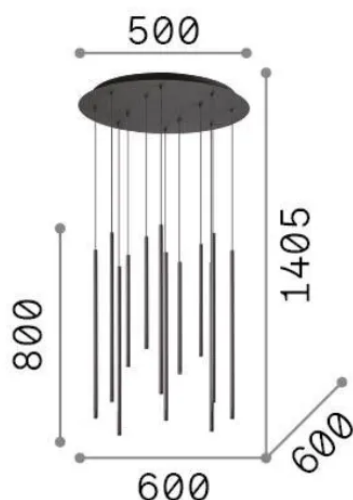

General info

Indoor - Suspensions

Ean	8021696341095
Item	LOOK LED SP12 ROUND DROP D16 ON-OFF NE 2700K
Installation	Suspensions
Warranty	5 years
Gross weight	10.4 kg
Volume	0.059771 m ³

Technical info

Net weight	8.6 kg
Insulation class	I
Protection index	IP20
Compliance	-
Operating temperature	-
Dimmer	Non-dimmable
Power output	220-240 V AC
Power supply	-

Source info

Integrated source	-
Replaceable source	No
Power	LED 19 W
Emission	-
Max consumption	-
Features LED	LED SMD
CCT LED	2700 K
Duration LED (t. 25°C)	20 h
CRI	> 90
SDCM	3
Light beam	45°
Light beam flux	1750 lm
Bulb included	1
Recommended bulb	LED INTEGRATO 1750Lm 2700K