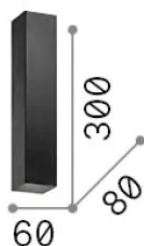

General info

Indoor - Wall lamps

Ean	8021696126883
Item	LOOK AP2 SQUARE D60 H300 BIANCO
Installation	Wall lamps
Warranty	5 years
Gross weight	1.6 kg
Volume	0.003491 m ³

Technical info

Net weight	1.4 kg
Insulation class	II
Protection index	IP20
Compliance	-
Operating temperature	-
Dimmer	Non-dimmable
Power output	220-240 V AC
Power supply	-