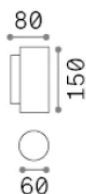

General info

Indoor - Wall lamps

Ean	8021696369990
Item	LOOK AP2 ROUND D60 H150 OTTONE
Installation	Wall lamps
Warranty	5 years
Gross weight	0.45 kg
Volume	0.002499 m ³

Technical info

Net weight	0.35 kg
Insulation class	II
Protection index	IP20
Compliance	-
Operating temperature	-
Dimmer	Non-dimmable
Power output	220-240 V AC
Power supply	-

Source info

Integrated source	-
Replaceable source	No
Power	GU10 max2 x 28 W
Emission	-
Max consumption	-
Features LED	-
CCT LED	-
Duration LED (t. 25°C)	-
CRI	-
Light beam	-
Useful light flux	-