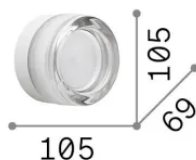

General info

Indoor - Wall lamps

Ean	8021696354651
Item	LOLLY AP1 TRASPARENTE
Installation	Wall lamps
Warranty	5 years
Gross weight	0.95 kg
Volume	0.004325 m ³

Technical info

Net weight	0.8 kg
Insulation class	II
Protection index	IP44
Compliance	-
Operating temperature	-
Dimmer	Non-dimmable
Power output	220-240 V AC
Power supply	-