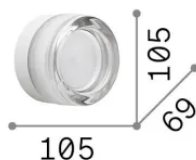

Source info

Integrated source	-
Replaceable source	No
Power	GX53 max 1 x 9 W
Emission	-
Max consumption	-
Bulb included	1
Recommended bulb	EAN 8021696123936