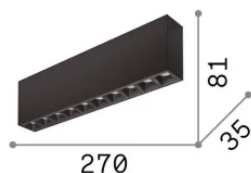

General info

Indoor - Ceiling lamps

Ean	8021696369945
Item	LIKA PL 21W 3000K NERO
Installation	Ceiling lamps
Warranty	5 years
Gross weight	0.83 kg
Volume	0.001892 m ³

Technical info

Net weight	0.72 kg
Insulation class	II
Protection index	IP20
Compliance	-
Operating temperature	-
Dimmer	Non-dimmable
Power output	220-240 V AC
Power supply	-

Source info

Integrated source	-
Replaceable source	No
Power	21 W
Emission	-
Max consumption	-
Features LED	LED SMD OSRAM
CCT LED	3000 K
Duration LED (t. 25°C)	50 h
CRI	> 90
SDCM	3
Light beam	48°
UGR Maximum	< 16
Light beam flux	2450 lm
Useful light flux	-