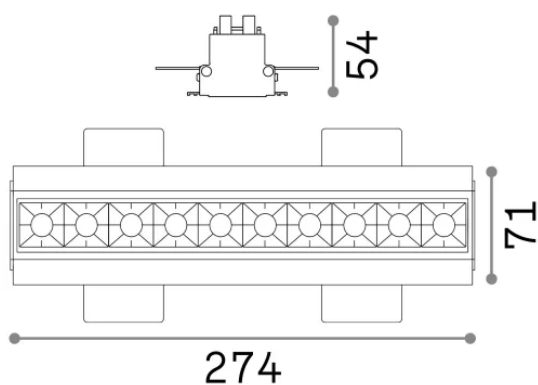

General info

Technical - Recessed lights

Ean	8021696267913
Item	LIKA FI TRIMLESS 20W 4000K NERO
Installation	Recessed lights
Warranty	5 years
Gross weight	0.92 kg
Volume	0.002244 m ³

Technical info

Net weight	0.72 kg
Insulation class	II
Protection index	IP20
Compliance	-
Operating temperature	-
Dimmer	Non-dimmable
Power output	220-240 V AC
Power supply	-

Source info

Integrated source	-
Replaceable source	No
Power	20 W
Emission	-
Max consumption	-
Features LED	LED SMD OSRAM
CCT LED	4000 K
Duration LED (t. 25°C)	50 h
CRI	> 90
SDCM	3
Light beam	29°
UGR Maximum	< 16
Light beam flux	2250 lm
Useful light flux	-