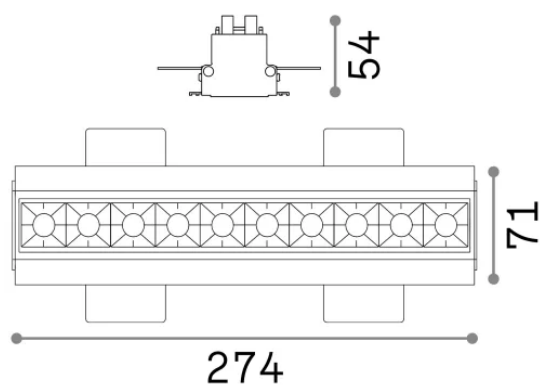

General info

Technical - Recessed lights

Ean	8021696206240
Item	LIKA FI TRIMLESS 20W 3000K NERO
Installation	Recessed lights
Warranty	5 years
Gross weight	0.92 kg
Volume	0.002244 m ³

Technical info

Net weight	0.72 kg
Insulation class	II
Protection index	IP20
Compliance	-
Operating temperature	-
Dimmer	Non-dimmable
Power output	220-240 V AC
Power supply	-

Source info

Integrated source	-
Replaceable source	No
Power	20 W
Emission	-
Max consumption	-
Features LED	LED SMD OSRAM
CCT LED	3000 K
Duration LED (t. 25°C)	50 h
CRI	> 90
SDCM	3
Light beam	29°
UGR Maximum	< 16
Light beam flux	2000 lm
Useful light flux	-