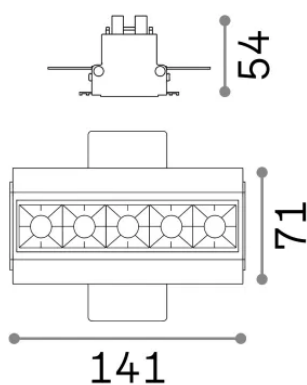

General info

Technical - Recessed lights

Ean	8021696267906
Item	LIKA FI TRIMLESS 12W 4000K NERO
Installation	Recessed lights
Warranty	5 years
Gross weight	0.53 kg
Volume	0.001292 m ³

Technical info

Net weight	0.39 kg
Insulation class	II
Protection index	IP20
Compliance	-
Operating temperature	-
Dimmer	Non-dimmable
Power output	220-240 V AC
Power supply	-

Source info

Integrated source	-
Replaceable source	No
Power	12,5 W
Emission	-
Max consumption	-
Features LED	LED SMD OSRAM
CCT LED	4000 K
Duration LED (t. 25°C)	50 h
CRI	> 90
SDCM	3
Light beam	29°
UGR Maximum	< 16
Light beam flux	1150 lm
Useful light flux	-