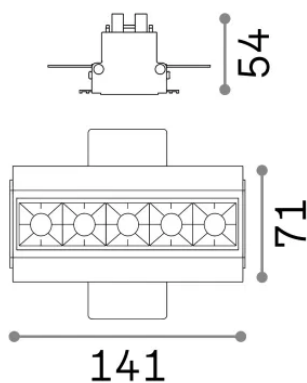

General info

Technical - Recessed lights

Ean	8021696206226
Item	LIKA FI TRIMLESS 12W 3000K NERO
Installation	Recessed lights
Warranty	5 years
Gross weight	0.53 kg
Volume	0.001368 m ³

Technical info

Net weight	0.39 kg
Insulation class	II
Protection index	IP20
Compliance	-
Operating temperature	-
Dimmer	Non-dimmable
Power output	220-240 V AC
Power supply	-

Source info

Integrated source	-
Replaceable source	No
Power	12,5 W
Emission	-
Max consumption	-
Features LED	LED SMD OSRAM
CCT LED	3000 K
Duration LED (t. 25°C)	50 h
CRI	> 90
SDCM	3
Light beam	29°
UGR Maximum	< 16
Light beam flux	1000 lm
Useful light flux	-