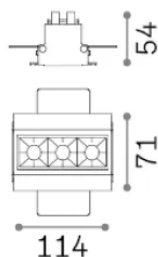

General info

Technical - Recessed lights

Ean	8021696369747
Item	LIKA FI TRIMLESS 08W 4000K NERO
Installation	Recessed lights
Warranty	5 years
Gross weight	0.42 kg
Volume	0.001216 m ³

Technical info

Net weight	0.36 kg
Insulation class	II
Protection index	IP20
Compliance	-
Operating temperature	-
Dimmer	Non-dimmable
Power output	220-240 V AC
Power supply	-

Source info

Integrated source	-
Replaceable source	No
Power	8 W
Emission	-
Max consumption	-
Features LED	LED SMD OSRAM
CCT LED	4000 K
Duration LED (t. 25°C)	50 h
CRI	> 90
SDCM	3
Light beam	29°
UGR Maximum	< 16
Light beam flux	630 lm
Useful light flux	-