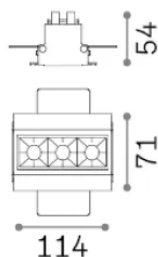

General info

Technical - Recessed lights

Ean	8021696367347
Item	LIKA FI TRIMLESS 08W 3000K NERO
Installation	Recessed lights
Warranty	5 years
Gross weight	0.42 kg
Volume	0.001216 m ³

Technical info

Net weight	0.36 kg
Insulation class	II
Protection index	IP20
Compliance	-
Operating temperature	-
Dimmer	Non-dimmable
Power output	220-240 V AC
Power supply	-

Source info

Integrated source	-
Replaceable source	No
Power	8 W
Emission	-
Max consumption	-
Features LED	LED SMD OSRAM
CCT LED	3000 K
Duration LED (t. 25°C)	50 h
CRI	> 90
SDCM	3
Light beam	29°
UGR Maximum	< 16
Light beam flux	590 lm
Useful light flux	-