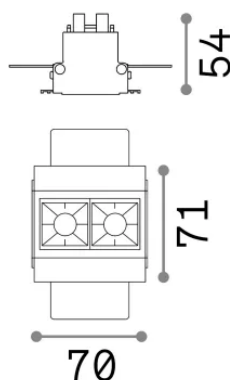

General info

Technical - Recessed lights

Ean	8021696267890
Item	LIKA FI TRIMLESS 06W 4000K NERO
Installation	Recessed lights
Warranty	5 years
Gross weight	0.3 kg
Volume	0.000874 m ³

Technical info

Net weight	0.22 kg
Insulation class	II
Protection index	IP20
Compliance	-
Operating temperature	-
Dimmer	Non-dimmable
Power output	220-240 V AC
Power supply	-

Source info

Integrated source	-
Replaceable source	No
Power	6 W
Emission	-
Max consumption	-
Features LED	LED SMD OSRAM
CCT LED	4000 K
Duration LED (t. 25°C)	50 h
CRI	> 90
SDCM	3
Light beam	29°
UGR Maximum	< 16
Light beam flux	460 lm
Useful light flux	-