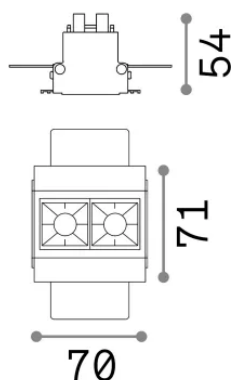

## Technical - Recessed lights

<b>Ean</b>	8021696206202
<b>Item</b>	LIKA FI TRIMLESS 06W 3000K NERO
<b>Installation</b>	Recessed lights
<b>Warranty</b>	5 years
<b>Gross weight</b>	0.35 kg
<b>Volume</b>	0.000874 m <sup>3</sup>

## Source info

<b>Integrated source</b>	Integrated LED module
<b>Replaceable source</b>	Replaceable (by qualified operators only)
<b>Power</b>	6 W
<b>Emission</b>	Direct
<b>Max consumption</b>	max 6 W
<b>Features LED</b>	LED SMD OSRAM
<b>CCT LED</b>	3000 K
<b>Duration LED (t. 25°C)</b>	50000 h
<b>CRI</b>	> 90
<b>SDCM</b>	3
<b>Light beam</b>	29°
<b>UGR Maximum</b>	< 16
<b>Light beam flux</b>	400 lm
<b>Useful light flux</b>	280 lm
<b>Photobiological risk</b>	2