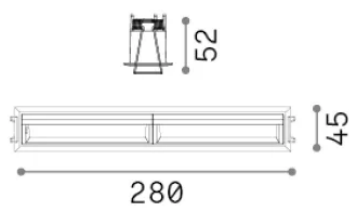

General info

Technical - Recessed lights

Ean	8021696367330
Item	LIKA FI TRIM WALLWASHER 21W 3000K BIANCO
Installation	Recessed lights
Warranty	5 years
Gross weight	0.69 kg
Volume	0.00221 m ³

Technical info

Net weight	0.6 kg
Insulation class	II
Protection index	IP20
Compliance	-
Operating temperature	-
Dimmer	Non-dimmable
Power output	220-240 V AC
Power supply	-

Source info

Integrated source	-
Replaceable source	No
Power	21 W
Emission	-
Max consumption	-
Features LED	LED SMD OSRAM
CCT LED	3000 K
Duration LED (t. 25°C)	50 h
CRI	> 90
SDCM	3
Light beam	-
Light beam flux	1950 lm
Useful light flux	-