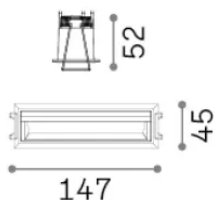

General info

Technical - Recessed lights

Ean	8021696367323
Item	LIKA FI TRIM WALLWASHER 12W 3000K BIANCO
Installation	Recessed lights
Warranty	5 years
Gross weight	0.38 kg
Volume	0.01292 m ³

Technical info

Net weight	0.31 kg
Insulation class	II
Protection index	IP20
Compliance	-
Operating temperature	-
Dimmer	Non-dimmable
Power output	220-240 V AC
Power supply	-

Source info

Integrated source	-
Replaceable source	No
Power	12,5 W
Emission	-
Max consumption	-
Features LED	LED SMD OSRAM
CCT LED	3000 K
Duration LED (t. 25°C)	50 h
CRI	> 90
SDCM	3
Light beam	-
Light beam flux	1100 lm
Useful light flux	-