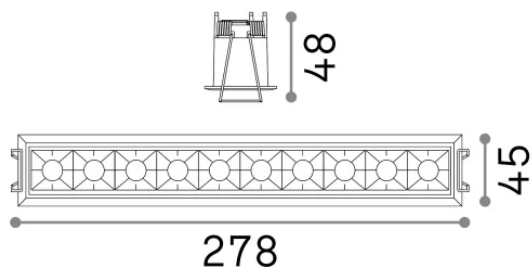

General info

Technical - Recessed lights

Ean	8021696267883
Item	LIKA FI TRIM 20W 4000K BIANCO
Installation	Recessed lights
Warranty	5 years
Gross weight	0.71 kg
Volume	0.00221 m ³

Technical info

Net weight	0.6 kg
Insulation class	II
Protection index	IP20
Compliance	CE
Operating temperature	0° ~ +40 °C [DO NOT COVER]
Dimmer	Non-dimmable, On-Off
Power output	220-240 V AC 50/60 Hz
Power supply	Separate, included Replaceable (by qualified operators only), electronic
Accessories not included	Dimmable driver

Source info

Integrated source	Integrated LED module
Replaceable source	Replaceable (by qualified operators only)
Power	20 W
Emission	Direct
Max consumption	max 20 W
Features LED	LED SMD OSRAM
CCT LED	4000 K
Duration LED (t. 25°C)	50000 h
CRI	> 90
SDCM	3
Light beam	29°
UGR Maximum	< 16
Light beam flux	2250 lm
Useful light flux	1570 lm
Photobiological risk	2