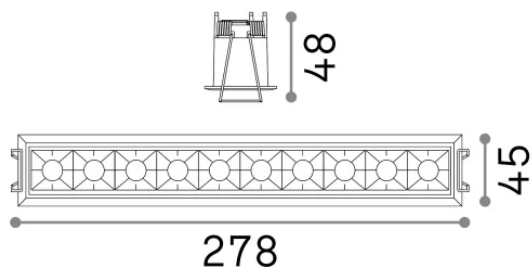

## Technical - Recessed lights

Ean	8021696206233
Item	LIKA FI TRIM 20W 3000K BIANCO
Installation	Recessed lights
Warranty	5 years
Gross weight	0.63 kg
Volume	0.002176 m <sup>3</sup>

## Technical info

Net weight	0.48 kg
Insulation class	II
Protection index	IP20
Compliance	-
Operating temperature	-
Dimmer	Non-dimmable
Power output	220-240 V AC
Power supply	-

## Source info

Integrated source	-
Replaceable source	No
Power	20 W
Emission	-
Max consumption	-
Features LED	LED SMD OSRAM
CCT LED	3000 K
Duration LED (t. 25°C)	50 h
CRI	> 90
SDCM	3
Light beam	29°
UGR Maximum	< 16
Light beam flux	2000 lm
Useful light flux	-