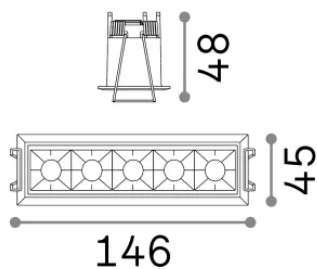

General info

Technical - Recessed lights

Ean	8021696267876
Item	LIKA FI TRIM 12W 4000K BIANCO
Installation	Recessed lights
Warranty	5 years
Gross weight	0.41 kg
Volume	0.001368 m ³

Technical info

Net weight	0.32 kg
Insulation class	II
Protection index	IP20
Compliance	-
Operating temperature	-
Dimmer	Non-dimmable
Power output	220-240 V AC
Power supply	-

Source info

Integrated source	-
Replaceable source	No
Power	12,5 W
Emission	-
Max consumption	-
Features LED	LED SMD OSRAM
CCT LED	4000 K
Duration LED (t. 25°C)	50 h
CRI	> 90
SDCM	3
Light beam	29°
UGR Maximum	< 16
Light beam flux	1150 lm
Useful light flux	-