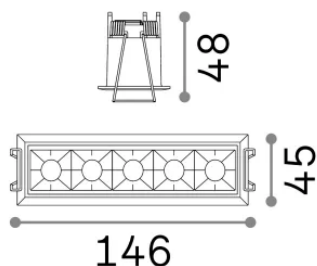

General info

Technical - Recessed lights

Ean	8021696206219
Item	LIKA FI TRIM 12W 3000K BIANCO
Installation	Recessed lights
Warranty	5 years
Gross weight	0.37 kg
Volume	0.001292 m ³

Technical info

Net weight	0.3 kg
Insulation class	II
Protection index	IP20
Compliance	CE
Operating temperature	0° ~ +40 °C [DO NOT COVER]
Dimmer	Non-dimmable, On-Off
Power output	220-240 V AC 50/60 Hz
Power supply	Separate, included Replaceable (by qualified operators only), electronic
Accessories not included	Dimmable driver

Source info

Integrated source	Integrated LED module
Replaceable source	Replaceable (by qualified operators only)
Power	12,5 W
Emission	Direct
Max consumption	max 12,5 W
Features LED	LED SMD OSRAM
CCT LED	3000 K
Duration LED (t. 25°C)	50000 h
CRI	> 90
SDCM	3
Light beam	29°
UGR Maximum	< 16
Light beam flux	1000 lm
Useful light flux	690 lm
Photobiological risk	2