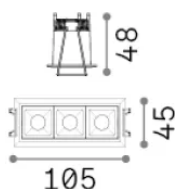

General info

Technical - Recessed lights

Ean	8021696367316
Item	LIKA FI TRIM 08W 4000K BIANCO
Installation	Recessed lights
Warranty	5 years
Gross weight	0.31 kg
Volume	0.01292 m ³

Technical info

Net weight	0.25 kg
Insulation class	II
Protection index	IP20
Compliance	-
Operating temperature	-
Dimmer	Non-dimmable
Power output	220-240 V AC
Power supply	-

Source info

Integrated source	-
Replaceable source	No
Power	8 W
Emission	-
Max consumption	-
Features LED	LED SMD OSRAM
CCT LED	4000 K
Duration LED (t. 25°C)	50 h
CRI	> 90
SDCM	3
Light beam	29°
UGR Maximum	< 16
Light beam flux	630 lm
Useful light flux	-