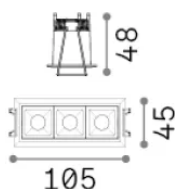

Source info

Integrated source	-
Replaceable source	No
Power	8 W
Emission	-
Max consumption	-
Features LED	LED SMD OSRAM
CCT LED	3000 K
Duration LED (t. 25°C)	50 h
CRI	> 90
SDCM	3
Light beam	29°
UGR Maximum	< 16
Light beam flux	590 lm
Useful light flux	-