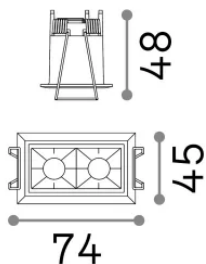

General info

Technical - Recessed lights

Ean	8021696206196
Item	LIKA FI TRIM 06W 3000K BIANCO
Installation	Recessed lights
Warranty	5 years
Gross weight	0.21 kg
Volume	0.000874 m ³

Technical info

Net weight	0.13 kg
Insulation class	II
Protection index	IP20
Compliance	-
Operating temperature	-
Dimmer	Non-dimmable
Power output	220-240 V AC
Power supply	-

Source info

Integrated source	-
Replaceable source	No
Power	6 W
Emission	-
Max consumption	-
Features LED	LED SMD OSRAM
CCT LED	3000 K
Duration LED (t. 25°C)	50 h
CRI	> 90
SDCM	3
Light beam	29°
UGR Maximum	< 16
Light beam flux	400 lm
Useful light flux	-