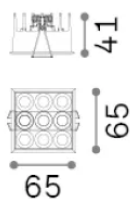

Source info

Integrated source	-
Replaceable source	No
Power	10 W
Emission	-
Max consumption	-
Features LED	LED SMD BRIDGELUX
CCT LED	3000 K
Duration LED (t. 25°C)	50 h
CRI	> 90
SDCM	3
Light beam	32°
UGR Maximum	< 16
Light beam flux	1050 lm
Useful light flux	-