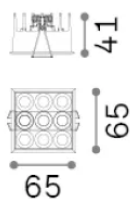

General info

Technical - Recessed lights

| | |
|---------------------|--------------------------------------|
| Ean | 8021696367286 |
| Item | LIKA FI SLIM SQUARE 10W 3000K BIANCO |
| Installation | Recessed lights |
| Warranty | 5 years |
| Gross weight | 0.25 kg |
| Volume | 0.00115 m ³ |