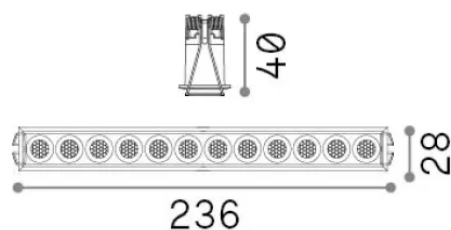

General info

Technical - Recessed lights

Ean	8021696305837
Item	LIKA FI SLIM 20W 3000K NERO
Installation	Recessed lights
Warranty	5 years
Gross weight	0.41 kg
Volume	0.00221 m ³

Technical info

Net weight	0.3 kg
Insulation class	II
Protection index	IP20
Compliance	CE
Operating temperature	0° ~ +40 °C [DO NOT COVER]
Dimmer	Non-dimmable, On-Off
Power output	220-240 V AC 50/60 Hz
Power supply	Separate, included Replaceable (by qualified operators only), electronic

Source info

Integrated source	Integrated LED module
Replaceable source	No
Power	20 W
Emission	Direct
Max consumption	max 20 W
Features LED	LED SMD BRIDGELUX
CCT LED	3000 K
Duration LED (t. 25°C)	50000 h
CRI	> 90
SDCM	3
Light beam	32°
UGR Maximum	< 19
Light beam flux	2000 lm
Useful light flux	1560 lm
Photobiological risk	2