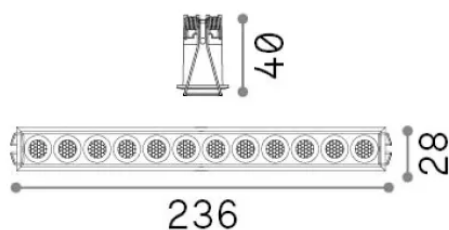

## Technical - Recessed lights

|              |                               |
|--------------|-------------------------------|
| Ean          | 8021696327518                 |
| Item         | LIKA FI SLIM 20W 3000K BIANCO |
| Installation | Recessed lights               |
| Warranty     | 5 years                       |
| Gross weight | 0.41 kg                       |
| Volume       | 0.00221 m <sup>3</sup>        |

## Technical info

|                       |              |
|-----------------------|--------------|
| Net weight            | 0.3 kg       |
| Insulation class      | II           |
| Protection index      | IP20         |
| Compliance            | -            |
| Operating temperature | -            |
| Dimmer                | Non-dimmable |
| Power output          | 220-240 V AC |
| Power supply          | -            |

## Source info

|                        |                   |
|------------------------|-------------------|
| Integrated source      | -                 |
| Replaceable source     | No                |
| Power                  | 20 W              |
| Emission               | -                 |
| Max consumption        | -                 |
| Features LED           | LED SMD BRIDGELUX |
| CCT LED                | 3000 K            |
| Duration LED (t. 25°C) | 50 h              |
| CRI                    | > 90              |
| SDCM                   | 3                 |
| Light beam             | 32°               |
| UGR Maximum            | < 19              |
| Light beam flux        | 2000 lm           |
| Useful light flux      | -                 |