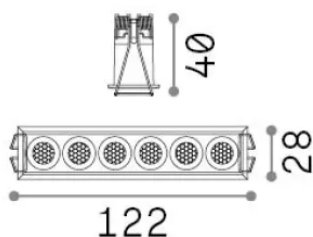

General info

Technical - Recessed lights

Ean	8021696305813
Item	LIKA FI SLIM 10W 3000K NERO
Installation	Recessed lights
Warranty	5 years
Gross weight	0.28 kg
Volume	0.001292 m ³

Technical info

Net weight	0.2 kg
Insulation class	II
Protection index	IP20
Compliance	CE
Operating temperature	0° ~ +40 °C [DO NOT COVER]
Dimmer	Non-dimmable, On-Off
Power output	220-240 V AC 50/60 Hz
Power supply	Separate, included Replaceable (by qualified operators only), electronic

Source info

Integrated source	Integrated LED module
Replaceable source	No
Power	10 W
Emission	Direct
Max consumption	max 10 W
Features LED	LED SMD BRIDGELUX
CCT LED	3000 K
Duration LED (t. 25°C)	50000 h
CRI	> 90
SDCM	3
Light beam	32°
UGR Maximum	< 19
Light beam flux	1000 lm
Useful light flux	780 lm
Photobiological risk	2