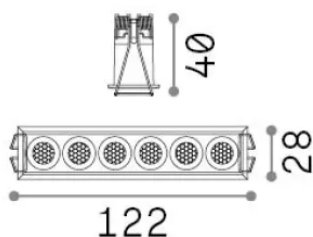

General info

Technical - Recessed lights

Ean	8021696327501
Item	LIKA FI SLIM 10W 3000K BIANCO
Installation	Recessed lights
Warranty	5 years
Gross weight	0.29 kg
Volume	0.001216 m ³

Technical info

Net weight	0.18 kg
Insulation class	II
Protection index	IP20
Compliance	-
Operating temperature	-
Dimmer	Non-dimmable
Power output	220-240 V AC
Power supply	-

Source info

Integrated source	-
Replaceable source	No
Power	10 W
Emission	-
Max consumption	-
Features LED	LED SMD BRIDGELUX
CCT LED	3000 K
Duration LED (t. 25°C)	50 h
CRI	> 90
SDCM	3
Light beam	32°
UGR Maximum	< 19
Light beam flux	1000 lm
Useful light flux	-